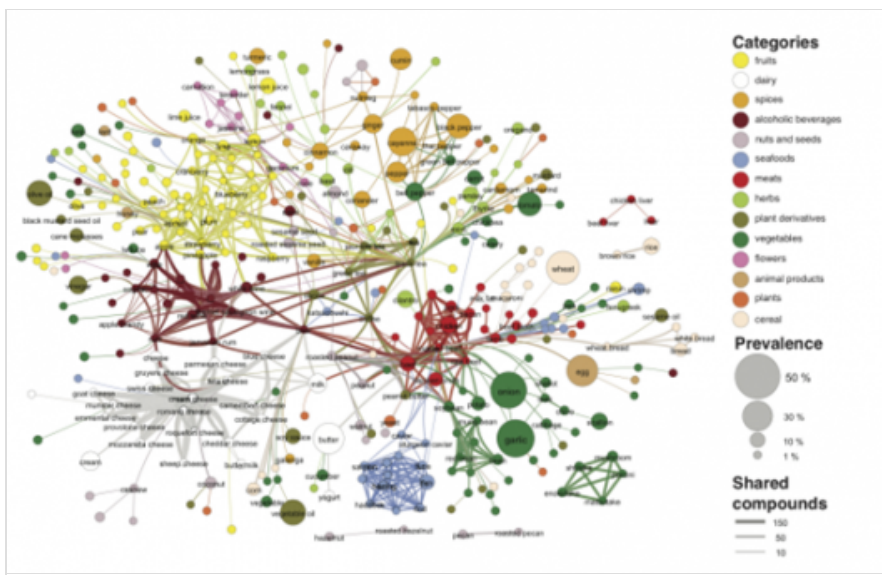

PHOTO GALLERIES 

TWEET

DIGG

Images Of The Week, November 28-December 2

By Dan Nosowitz Posted 12.2.11 at 2:00 pm [7 Comments](#)

IMAGE 2 OF 11

Flavor Links

Yong-Yeol Ahn

Yong-Yeol Ahn, of [Harvard University](#) is this [flavor network](#) that works on the principle that similar flavors pair best (examples: cheese, or even the more experimental caviar). It's an attempt to figure out what flavors pair best. Read more at [Technology Review](#)

TAGS
[Science](#)

IMAGE 2 OF 11

Read the article: [The Most Amazing Inventions of November 28-December 2, 2011](#)

MORE PHOTO GALLERIES

Gallery: [How to Mine an Asteroid](#)

[Images of the Week, December 12-16, 2011](#)

-sevykeble

the future is happening so fast that it is no

Sevykeble

12/02/11 at 9:35 pm

Oh, and that walkable roller coaster is wei loop the loop? Just so weird

-sevykeble

the future is happening so fast that it is no